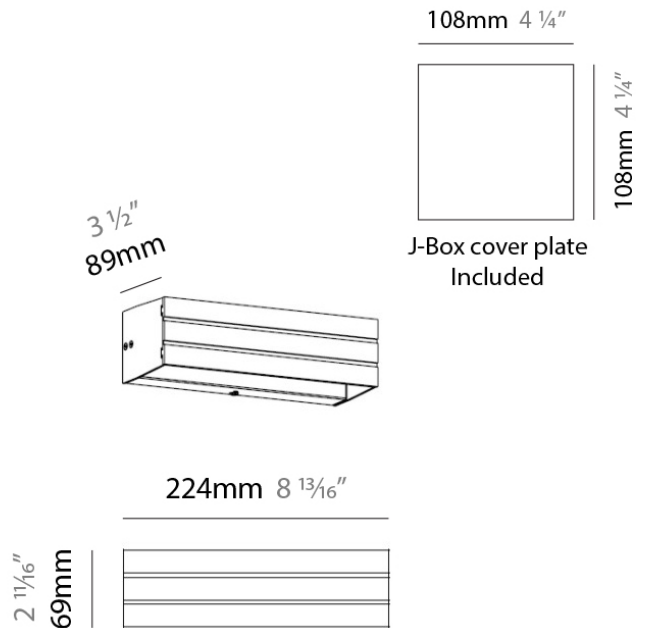

PARALLEL SURFACE

D93023

PROJECT	
TYPE	
NOTES	
QUANTITY	
DATE	

GENERAL

Series: Paral.Lel
Brand: Milan
Division: Design
Mounting Type: Surface
Mounting Location: Wall
Subcategory: Wall Effect

PHYSICAL

Shape: Rectangle
Length (mm): 224
Length (in): 8 ¹³/₁₆
Height (mm): 69
Height (in): 2 ¹¹/₁₆
Extension (mm): 89
Extension (in): 3 ¹/₂
Weight (kg): 1.23
Weight (lbs): 2.7
Fixture Material: Metal

ELECTRICAL

Number of Lamps: 2
Lamp Type: LED Retrofit
Lamp Shape: T4
Bulb Included: Bulb Not Included
Total Output Wattage (W): 6
Max. Wattage Per Lamp (W): 3
Lamp Base: G9
Input Voltage (V): 120

LED

OPTICAL

RATINGS AND CERTIFICATIONS

Certified By: CSA Certified to UL and CSA Standards
IP rating: IP20