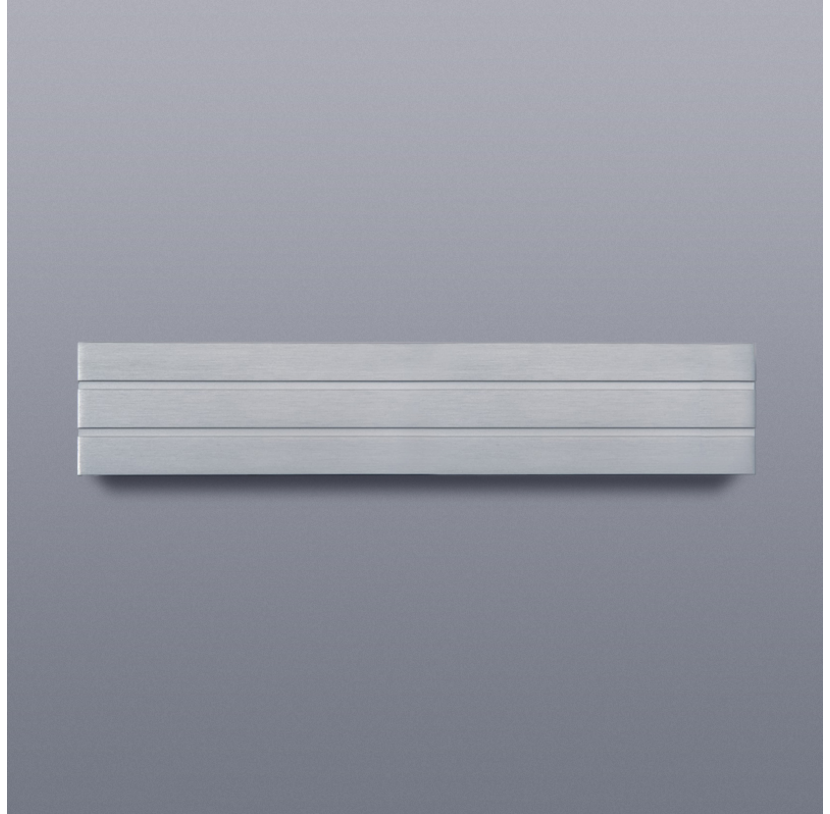

PARALLEL SURFACE

D93024

PROJECT	
TYPE	
NOTES	
QUANTITY	
DATE	

GENERAL

Series: Paral.Lel
Brand: Milan
Division: Design
Mounting Type: Surface
Mounting Location: Wall
Subcategory: Wall Effect

PHYSICAL

Shape: Rectangle
Length (mm): 335
Length (in): 13 ³/₁₆"
Height (mm): 69
Height (in): 2 ¹¹/₁₆"
Extension (mm): 89
Extension (in): 3 ¹/₂"
Weight (kg): 1.63
Weight (lbs): 3.6
Fixture Material: Metal

ELECTRICAL

Number of Lamps: 3
Lamp Type: LED Retrofit
Lamp Shape: T4
Bulb Included: Bulb Not Included
Total Output Wattage (W): 6
Max. Wattage Per Lamp (W): 3
Lamp Base: G9
Input Voltage (V): 120

LED

OPTICAL

RATINGS AND CERTIFICATIONS

Certified By: CSA Certified to UL and CSA Standards
IP rating: IP20