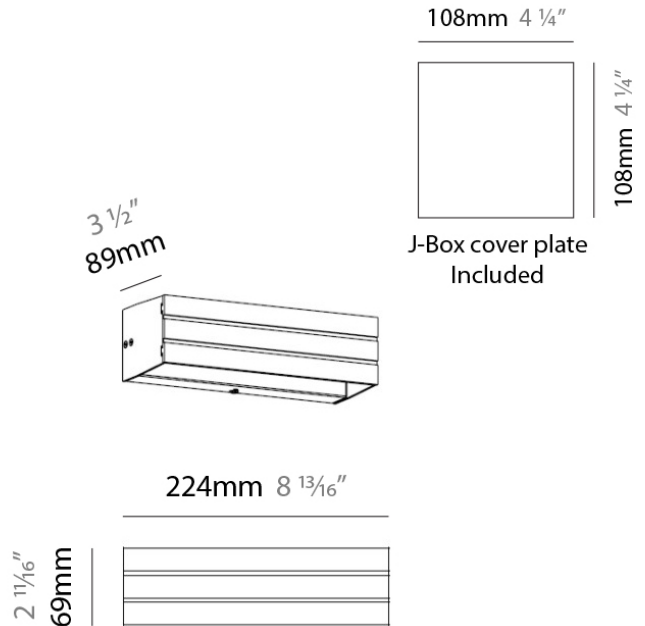

PARALLEL SURFACE

D93023

GENERAL

Series: Paral.Lel
Brand: Milan
Division: Design
Mounting Type: Surface
Mounting Location: Wall
Subcategory: Wall Effect

PHYSICAL

Shape: Rectangle
Length (mm): 224
Length (in): $8 \frac{13}{16}$
Height (mm): 69
Height (in): $2 \frac{11}{16}$
Extension (mm): 89
Extension (in): $3 \frac{1}{2}$
Weight (kg): 1.23
Weight (lbs): 2.7
Fixture Material: Metal

ELECTRICAL

Number of Lamps: 2
Lamp Type: LED Retrofit
Lamp Shape: T4
Bulb Included: Bulb Not Included
Total Output Wattage (W): 6
Max. Wattage Per Lamp (W): 3
Lamp Base: G9
Input Voltage (V): 120

LED

OPTICAL

RATINGS AND CERTIFICATIONS

Certified By: CSA Certified to UL and CSA Standards
IP rating: IP20

PROJECT	
TYPE	
NOTES	
QUANTITY	
DATE