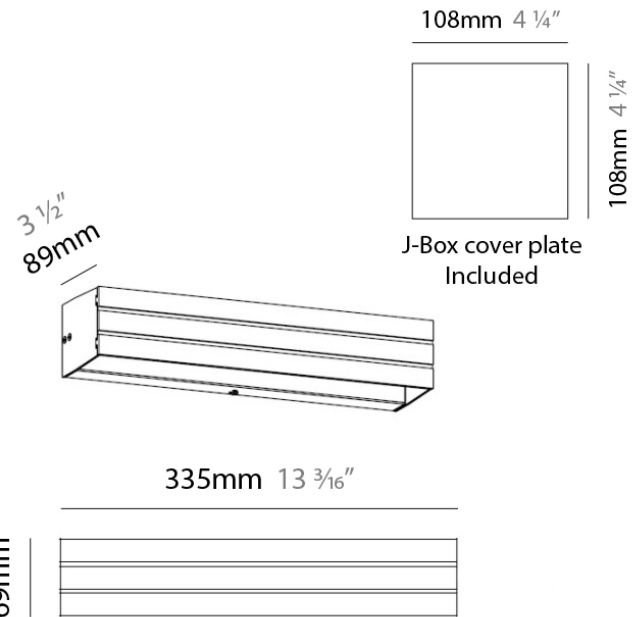

PARALLEL SURFACE

D93024

PROJECT	
TYPE	
NOTES	
QUANTITY	
DATE	

GENERAL

Series: Paral.Lel
Brand: Milan
Division: Design
Mounting Type: Surface
Mounting Location: Wall
Subcategory: Wall Effect

PHYSICAL

Shape: Rectangle
Length (mm): 335
Length (in): 13 ³/₁₆"
Height (mm): 69
Height (in): 2 ¹¹/₁₆"
Extension (mm): 89
Extension (in): 3 ¹/₂"
Weight (kg): 1.63
Weight (lbs): 3.6
Fixture Material: Metal

ELECTRICAL

Number of Lamps: 3
Lamp Type: LED Retrofit
Lamp Shape: T4
Bulb Included: Bulb Not Included
Total Output Wattage (W): 6
Max. Wattage Per Lamp (W): 3
Lamp Base: G9
Input Voltage (V): 120

LED

OPTICAL

RATINGS AND CERTIFICATIONS

Certified By: CSA Certified to UL and CSA Standards
IP rating: IP20